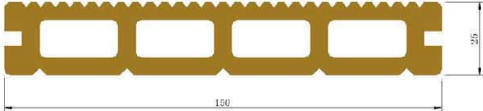

# WPC DECKING FLOOR

TW-02

Size: 150x25mm  
Surface: Groove