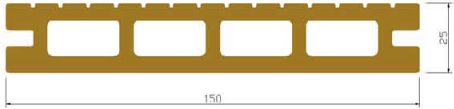

# WPC DECKING FLOOR

TW-02B

Size: 150x25mm

Surface: Groove, Sanding, Brush, Embossing