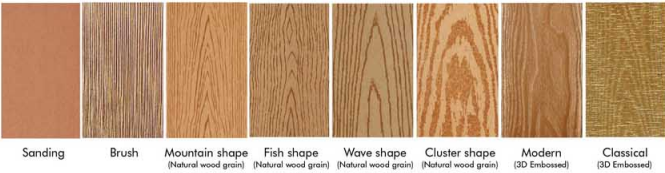

WPC DECKING FLOOR

TH-09B

Size: 134x24mm
Surface: Sanding, Brush, Embossing, 3D embossing

Surface

Color

Art Color