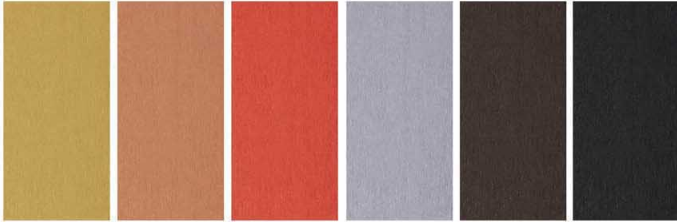

Color

Cedar   Red pine   Red wood   Light gray   Coffee   Blue gray