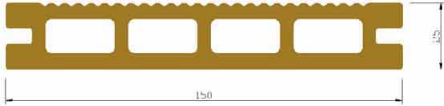

WPC DECKING FLOOR

TS-01

Size: 150x25mm
Surface: Groove, Sanding, Brush, Embossing

Surface

Color