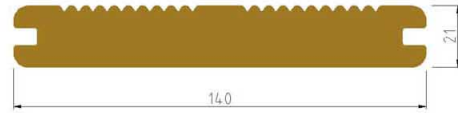

# WPC DECKING FLOOR

CD-01

Size: 140x21mm

Surface: Groove, Sanding, Brush, Embossing, 3D embossing